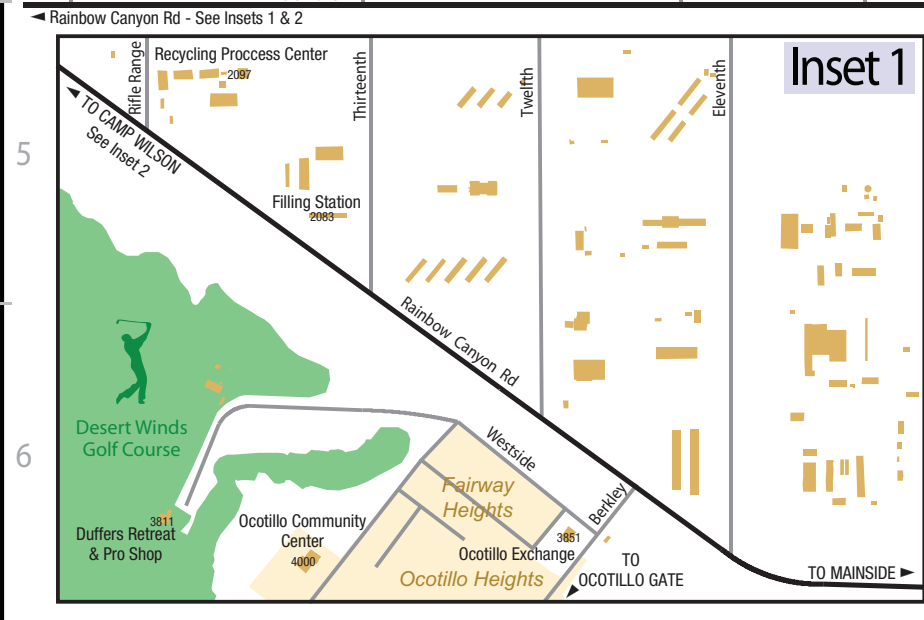

SOLAR FIELD

- **A** Main Exchange
- 7 Day Store
- Barber/Beauty
- Command Video
- ITT Office
- Java Express
- Optical Shop
- Package Store
- Quick Break
- Watch Repair
- MCCS Personnel
- **B** Village Center
- American Red Cross
- CREDO
- EFMP
- Financial Fitness
- KVN
- LINKS
- MCFTB
- Navy-Marine Corps Relief Society
- PREP
- RAP & I&R
- Retired Activities
- Spouse Leadership
- Tax
- Retired
- **C**
- Career Resource Center
- New Parent Support Program
- Prevention & Education
- Transition Assist. Program
- Volunteer Coordination

Marine Corps Air Ground Combat Center TWENTYNINE PALMS California

Map data provided by the
Marine Corps Air Ground Combat Center
GIS Department