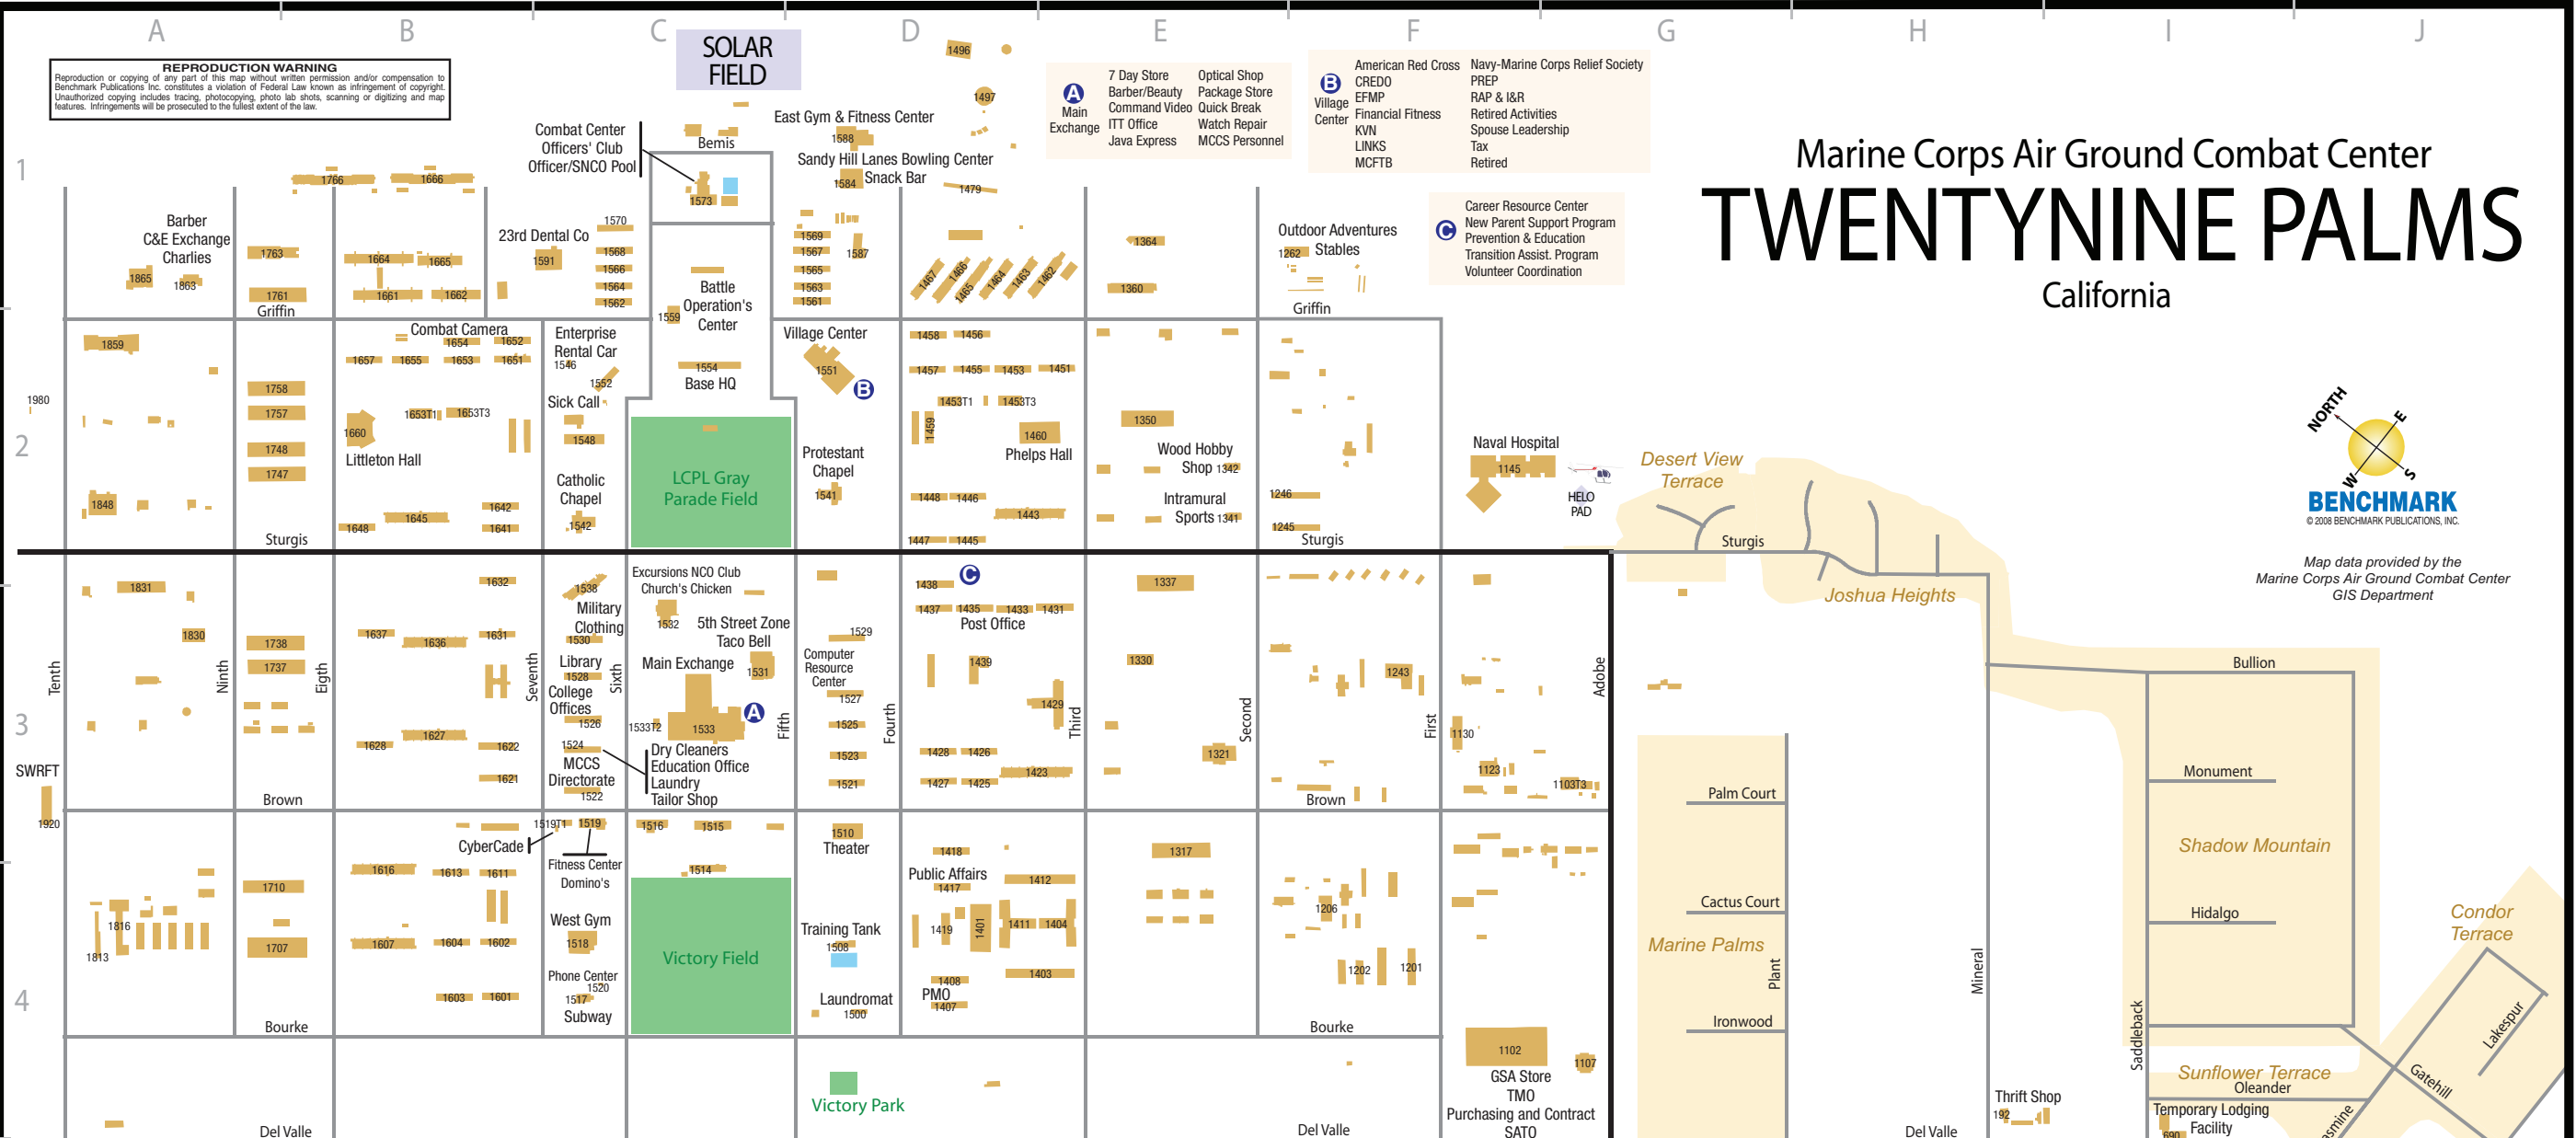

SOLAR FIELD

- **A** Main Exchange
- 7 Day Store
- Barber/Beauty
- Command Video
- ITT Office
- Java Express
- Optical Shop
- Package Store
- Quick Break
- Watch Repair
- MCCS Personnel
- **B** Village Center
- American Red Cross
- CREDO
- EFMP
- Financial Fitness
- KVN
- LINKS
- MCFTB
- Navy-Marine Corps Relief Society
- PREP
- RAP & I&R
- Retired Activities
- Spouse Leadership
- Tax
- Retired
- **C**
- Career Resource Center
- New Parent Support Program
- Prevention & Education
- Transition Assist. Program
- Volunteer Coordination

Marine Corps Air Ground Combat Center TWENTYNINE PALMS California

Map data provided by the
Marine Corps Air Ground Combat Center
GIS Department